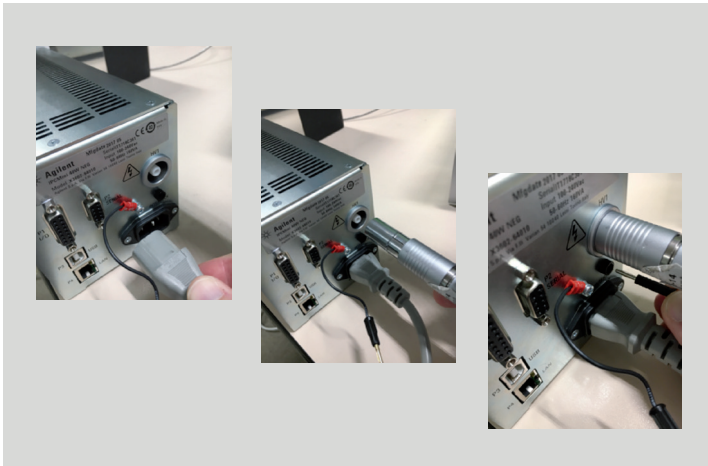

## Connect HV and AC Power

## Select Pump Type

Press & Hold  
HV On/Off Switch