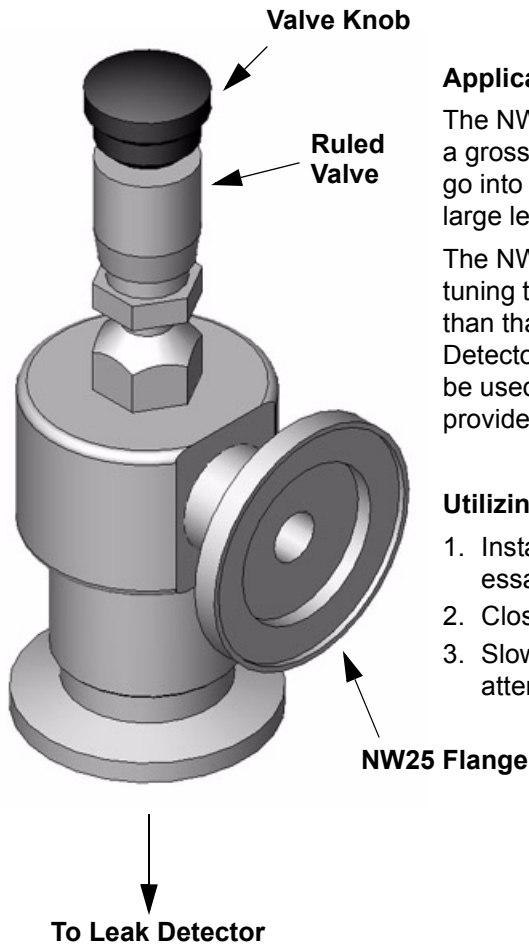

Manual No. 699909986
Revision A
Date October 2002

This page intentionally left blank.

Field Instruction Sheet

Varian, Inc

LD 979- NW25 Throttle Valve

The Varian NW25 Throttle Valve combines the functions of a Throttle Valve and a Tuning Leak into one effective tool. It provides an uncalibrated source of helium designed to furnish an ample leak rate signal for tuning Varian Leak Detectors. The helium used by the Tuning Leak is the helium which occurs naturally in the air. (Normally present at a concentration of about 5 parts per million. (5ppm)) It can also be attached to a system via the NW25 Flange. The NW25 Throttle Valve admits a small amount of air into the Leak Detector, which is sensitive to the trace of helium. No separate supply of helium is necessary for use with this tool. Helium flow is controlled by a ruled valve at the top of the NW25 Throttle Valve.

Application

The NW25 Throttle Valve may be used in Leak Detector applications in which a grossly leaking part or vacuum chamber will not permit the Leak Detector to go into the Test Mode. It acts as a non-quantitative approach to locating very large leaks in a vacuum system.

The NW25 Throttle Valve is not a calibrated source of helium. Its value in tuning the leak detector lies in the fact that it provides a signal a decade larger than that from a typical calibrated leak, hence it makes tuning the Leak Detector easier. Likewise, it has a ten-segment ruled needle valve which can be used as an aid to gross leak testing or for gross leak calibration. Or even provide an indication of background helium in the testing room air.

Utilizing the NW25 Throttle Valve

1. Install the NW25 Throttle Valve on the Test Port of the Leak Detector. If necessary, attach any appropriate connectors to the NW25 Flange.
2. Close the Ruled Valve by twisting the Valve Knob to the left.
3. Slowly open the Ruled Valve by twisting the Valve Knob to the right. Paying attention to the response from the Leak Detector.