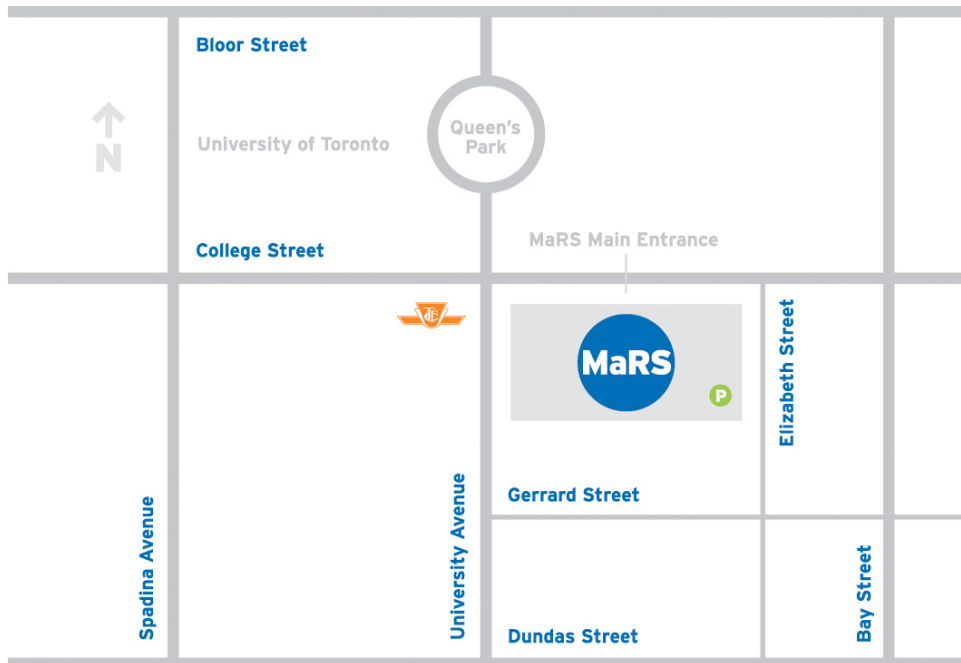

Directions to MaRS

The MaRS Centre is located at 101 College Street, Toronto, Ontario. The Collaboration Centre is located in the MaRS Centre, South Tower.

Underground parking is available at the MaRS Centre at a cost of $4 per half hour, to a maximum of $15. The MaRS Centre underground lot can be accessed via Elizabeth Street, just south of College Street on the west side of the road. Substantial additional parking is available at a host of parking garages and above ground lots within a two-block radius.

MaRS is easily accessible by major modes of transportation, with direct access to public transit.

PARKING

Monday to Friday
5am-5pm
$4 per 30 mins
$15 daily max (to 5am)

5pm-5am
$4 per 30 mins
$8 evening max

Saturday, Sunday, Holidays
5am-5pm
$4 per 30 mins
$8 daily max (to 5am)

5pm-5am
$4 per 30 mins
$8 evening max

BY CAR

From Lester B. Pearson International Airport

1. Start going toward the AIRPORT EXIT on TERMINAL ACCESS ROAD - go 0.3 km
2. Continue on AERQUAY CRES - go 0.3 km
3. Take left ramp onto ON-409 - go 5.8 km
4. ON-409 becomes MACDONALD-CARTIER FWY - go 0.3 km
5. MACDONALD-CARTIER FWY becomes ON-401 - go 8.5 km
6. Take ramp onto WILLIAM R ALLEN RD - go 4.0 km
7. Take left ramp toward EGLINTON AVE W - go < 0.1 km
8. Turn left on EGLINTON AVE W - go 1.0 km
9. Turn right on BATHURST ST - go 5.1 km
10. Turn left on COLLEGE ST - go 1.6 km
11. Arrive at 101 COLLEGE ST, TORONTO

FROM UNION STATION, TORONTO

1. Start on UNIVERSITY AVE (at FRONT ST W & UNIVERSITY AVE in TORONTO) going toward HEENAN PL (northward) - go 1.1 mi
2. Turn right on COLLEGE ST - go 0.1 mi
3. Arrive at 101 COLLEGE ST, TORONTO

BY TTC

Subway:

MaRS is located just steps east of the Queen's Park subway station at the corner of College and University Avenue with connecting service to Go Trains at Union Station.

Streetcar:

The College Street streetcar stops at the corner of Elizabeth St & College Street at the north-east corner of the MaRS Centre.

BY CHARTER BUS

The main Toronto Bus Terminal is located a short five minute walk away south of the MaRS Centre on Elizabeth Street.